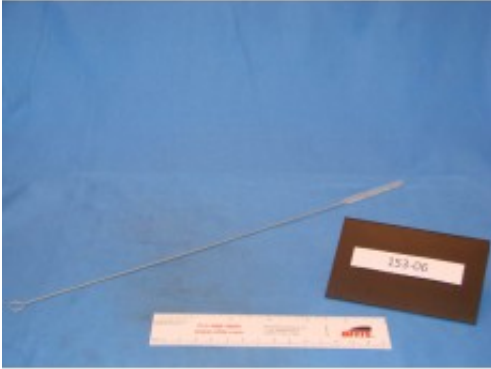

## Brush for 10 mL Receiver (JP) Tube

**Brand:**

**Product Code:** 153-06

**Availability:** 1

**Lead Time:** 10