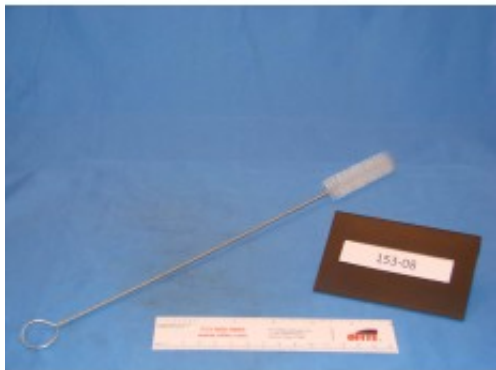

## Brush for 50 mL Receiver (JP) Tube

**Brand:**  
**Product Code:** 153-08  
**Availability:** 19  
**Lead Time:** 14