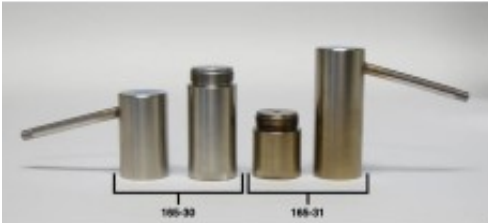

## Retort Chamber with Lid, 10 mL

**Brand:**

**Product Code:** 165-31

**Availability:** 105

**Lead Time:** 60

### Description

This 10 mL Retort Chamber with Lid fits into the heating jacket for any of the [Removable Retorts](/products/drilling-fluids/product/2357-retort-removable) listed below:

- #165-00 - 10 mL, 115 Volt
- #165-10 - 10 mL, 230 Volt
- #165-80-00 - 20 mL, 115 Volt
- #165-80-01 - 20 mL, 230 Volt