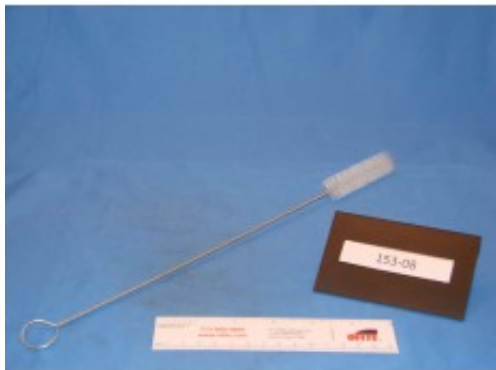

Brush for 50 mL Receiver (JP) Tube

Brand:
Product Code: 153-08
Availability: 35
Lead Time: 14